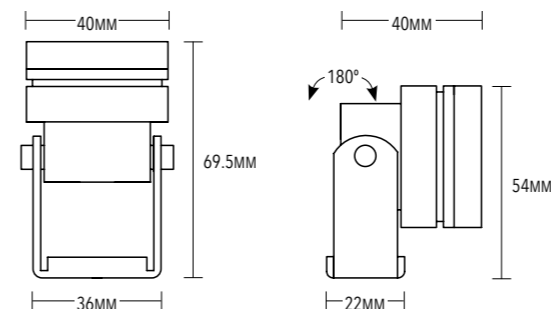

POPCORN 2 TURBO

POPCORN 2 TURBO

LUMINAIRE

SUPER SMALL AND COMPACT
SUPER INTENSE 2W SINGLE LED LIGHT SOURCE
HIGH POWER-TO-SIZE RATIO
ANTI-GLARE OPTIONS FOR VISUAL COMFORT
VERSATILE MOUNTING SYSTEM
SURFACE TREATED FOR EXTREME CONDITIONS
HIGH CORROSION RESISTANT
TOUGHENED SAFETY GLASS
CONTROLLABLE USING 1-10V, DALI OR DMX DRIVERS

PERFORMANCE

INTELLIMODE OPTION
HOT TESTED & COLOUR BINNED AT Tj 85°C
EXCELLENT COLOUR CONSISTENCY USING SINGLE BIN
HIGH POWER LM80 COMPLIANT LED
CRI > 80, HIGHER CRI AVAILABLE UPON REQUEST

FINISHES

CLASSIC 01 DOUBLE-ANODISED ALUMINIUM
02 BLACK ALUMINIUM
03 ELECTRO-POLISHED 316L STAINLESS STEEL
04 POLISHED COPPER

SPECIAL BY REQUEST

PHOTOMETRY

LUX @ / BEAM	10°	16°	29°	44°	12°x54°
1M	2786	1639	596	247	682
2M	696	410	149	62	171
3M	310	182	66	27	76
4M	174	102	37	15	43
5M	111	66	24	10	27
DELIVERED LUMENS	202LM	190LM	158LM	134LM	161LM

TEST CONDITION: 2700K, 700MA, 2W, CLEAR GLASS, w/o VISUAL COMFORT

LIGHT CONFIGURATOR ENGINE: PC2TS

POWER ☒ 2W ☐ INTELLIMODE (12MM TALLER)

BEAM ☐ 10° ☐ 16° ☐ 29° ☐ 44° ☐ 12°x54°

CCT ☐ 2700K ☐ 3000K ☐ 4000K ☐ 5000K ☐ BLUE ☐ OTHERS

GLASS ☐ CL CLEAR ☐ FR FROSTED ☐ HF HALF FROSTED ☐ HB HALF BLACK

IP ☐ IP20 ☐ IP67 ☐ IP68 (316L ONLY)

FINISHES ☐ 01 AL 0.2KG ☐ 02 AL 0.2KG ☐ 03 316L SS 0.3KG ☐ 04 CU 0.3KG

INCLUDED • U-BRACKET, 3000MM CABLE LENGTH