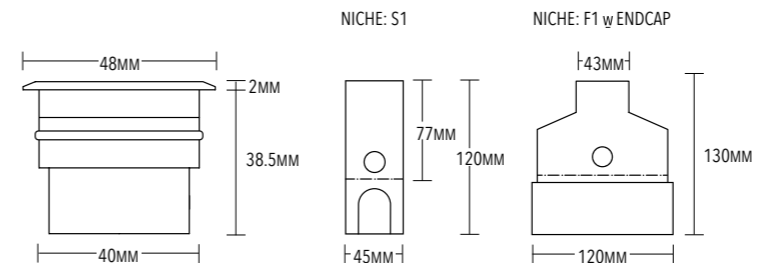

POPCORN 2 RECESSED

POPCORN 2 RECESSED

LUMINAIRE

SUPER SMALL & COMPACT
INTENSE LIGHT PERFORMANCE
ANTI-GLARE OPTIONS FOR VISUAL COMFORT
SCREWLESS FACEPLATE
SURFACE TREATED FOR EXTREME CONDITIONS
HIGH CORROSION RESISTANT
TOUGHENED SAFETY GLASS
CONTROLLABLE USING 1-10V, DALI OR DMX DRIVERS
POPCORN SEQUEL - EYELIDS, PINHOLES AND
ADJUSTABLE COLLECTION

PERFORMANCE

INTELLIMODE OPTION
HOT TESTED & COLOUR BINNED AT Tj 85°C
EXCELLENT COLOUR CONSISTENCY USING SINGLE BIN
HIGH POWER LM80 COMPLIANT LED
CRI > 80

FINISHES

1. **BODY** 02 BLACK ALUMINIUM
   03 ELECTRO-POLISHED 316L STAINLESS STEEL
2. **CLASSIC** 01 DOUBLE-ANODISED ALUMINIUM
   TRIM 02 BLACK ALUMINIUM
   03 ELECTRO-POLISHED 316L STAINLESS STEEL
   04 POLISHED COPPER
3. **SPECIAL** 05 WHITE POWDER COATED ALUMINIUM
   TRIM 06 'TITANIUM GREY' ALUMINIUM
   07 'GRAPHITE BLACK' ALUMINIUM
   08 BLACK 316L STAINLESS STEEL

PHOTOMETRY

LUX @ / BEAM	10°	25°	50°
1M	430	301	199
2M	115	81	50
3M	51	36	22
4M	29	20	12
5M	18	13	8
DELIVERED LUMENS	107LM	118LM	130LM

TEST CONDITION: 2700K, 700MA, 2W, CLEAR GLASS, w/o VISUAL COMFORT

LIGHT CONFIGURATOR ENGINE: PC2AR

POWER ☐ 1W ☐ 2W ☐ INTELLIMODE (12MM DEEPER)

BEAM ☐ 10° ☐ 25° ☐ 50° ☐ 120°

CCT ☐ 2700K ☐ 3000K ☐ 4000K ☐ 5000K ☐ AMBER ☐ BLUE ☐ OTHERS ☐ RGB * *25° / 50° ONLY

GLASS ☐ CL CLEAR ☐ FR FROSTED ☐ HF HALF FROSTED ☐ HB HALF BLACK

IP ☐ IP20 ☐ IP67 ☐ IP68 (316L ONLY)

BODY ☐ 02 AL 0.2KG ☐ 03 316L SS 0.3KG

TRIM ☐ 01 AL ☐ 02 AL ☐ 03 316L SS ☐ 04 CU ☐ 05 AL ☐ 06 AL ☐ 07 AL ☐ 08 316L SS

FACEPLATE ☐ RT ROUND ☐ ST SQUARE PG145 ☐ 3T SIXSOME 250MM PG144 ☐ 6T SIXSOME 500MM PG144

INCLUDED / CEILING RECESSED / RECESSED
☐ WINGS, 300MM CABLE LENGTH (AL ONLY) ☐ FOR IP67, NICHE S1 600MM CABLE LENGTH
☐ $\frac{1}{4}$ = 44MM ☐ FOR IP68, NICHE F1 w ENDCAP 3000MM CABLE LENGTH