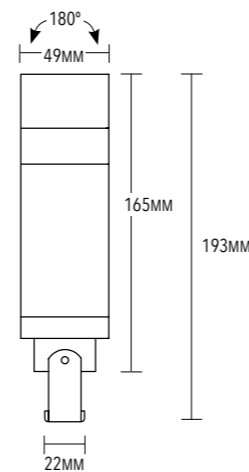

LIGHT CONFIGURATOR ENGINE: PC2TI

POWER ☐ 2W

BEAM ☐ 10° ☐ 16° ☐ 29° ☐ 44°

CCT ☐ 2700K ☐ 3000K ☐ 4000K ☐ 5000K ☐ BLUE ☐ OTHERS

GLASS ☐ CL CLEAR

IP ☐ IP20 ☐ IP67

FINISHES ☐ 01 AL 0.6KG ☐ 02 AL 0.6KG

INCLUDED ☐ INTEGRATED NON-DIMMABLE DRIVER ☐ U-BRACKET, 3000MM CABLE LENGTH

1. OPTIONS / VERSATILE MOUNTING
2. ☐ SPIKE (PG 140)
   - ☐ PLATE (PG 141)
   - ☐ BASE (PG 141)
   - ☐ WONDER BAR 600MM (PG 142)
   - ☐ WONDER BAR 1200MM (PG 142)
   - ☐ STRAP ON w 1 ADAPTOR (PG 143)
   - ADDITIONAL ADAPTOR QTY _____