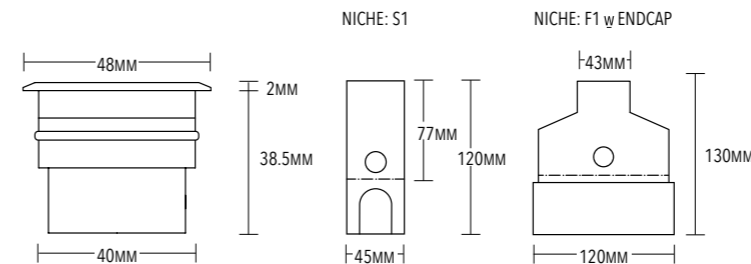

INCLUDED / CEILING RECESSED / RECESSED

- o WINGS, 300MM CABLE LENGTH (AL ONLY)  $\frac{1}{4}$ " = 44MM
- o FOR IP67, NICHE S1 600MM CABLE LENGTH
- o FOR IP68, NICHE F1 w/ ENDCAP 3000MM CABLE LENGTH

- OPTIONS / VISUAL COMFORT / REMOTE DRIVER / IP68 CONNECTOR
- SEMI DEEP (PG 135)
  - DEEP (PG 136)
  - DEEP w/ BLACKOUT RING (PG 136)
  - HONEYCOMB (PG 137)
  - VERSA (PG 147)
  - DRIVE (PG 148)
  - CV CONVERTER (PG 151)
  - 2 POLE
  - 4 POLE