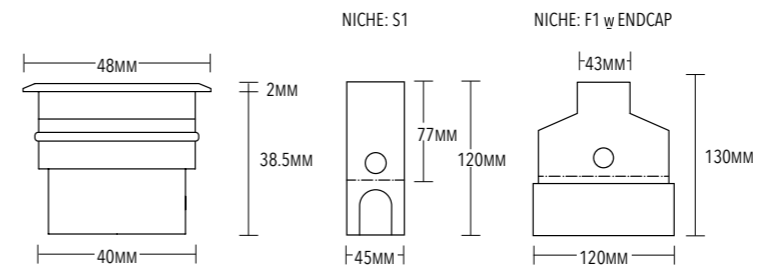

POPCORN 2 TURBO RECESSED

POPCORN 2 TURBO RECESSED

LUMINAIRE

SUPER SMALL AND COMPACT
SUPER INTENSE 2W SINGLE LED LIGHT SOURCE
HIGH POWER-TO-SIZE RATIO
ANTI-GLARE OPTIONS FOR VISUAL COMFORT
SCREWLESS FACEPLATE
SURFACE TREATED FOR EXTREME CONDITIONS
HIGH CORROSION RESISTANT
TOUGHENED SAFETY GLASS
CONTROLLABLE USING 1-10V, DALI OR DMX DRIVERS
POPCORN SEQUEL - EYELIDS, PINHOLES AND
ADJUSTABLE COLLECTION

PERFORMANCE

INTELLIMODE OPTION
HOT TESTED & COLOUR BINNED AT Tj 85°C
EXCELLENT COLOUR CONSISTENCY USING SINGLE BIN
HIGH POWER LM80 COMPLIANT LED
CRI > 80, HIGHER CRI AVAILABLE UPON REQUEST

FINISHES

BODY	02	BLACK ALUMINIUM
	03	ELECTRO-POLISHED 316L STAINLESS STEEL
CLASSIC TRIM	01	DOUBLE-ANODISED ALUMINIUM
	02	BLACK ALUMINIUM
	03	ELECTRO-POLISHED 316L STAINLESS STEEL
	04	POLISHED COPPER
SPECIAL TRIM	05	WHITE POWDER COATED ALUMINIUM
	06	'TITANIUM GREY' ALUMINIUM
	07	'GRAPHITE BLACK' ALUMINIUM
	08	BLACK 316L STAINLESS STEEL

PHOTOMETRY

LUX @ BEAM	10°	16°	29°	44°	12°X54°
1M	2786	1639	596	247	682
2M	696	410	149	62	171
3M	310	182	66	27	76
4M	174	102	37	15	43
5M	111	66	24	10	27
DELIVERED LUMENS	202LM	190LM	158LM	134LM	161LM

TEST CONDITION: 2700K, 700MA, 2W, CLEAR GLASS, w/o VISUAL COMFORT

LIGHT CONFIGURATOR ENGINE: PC2TR

POWER ☐ 2W ☐ INTELLIMODE (12MM DEEPER)

BEAM ☐ 10° ☐ 16° ☐ 29° ☐ 44° ☐ 12°X54°* *ONLY FOR ROUND TRIM

CCT ☐ 2700K ☐ 3000K ☐ 4000K ☐ 5000K ☐ BLUE ☐ OTHERS

GLASS ☐ CL CLEAR ☐ FR FROSTED ☐ HF HALF FROSTED ☐ HB HALF BLACK

IP ☐ IP20 ☐ IP67 ☐ IP68 (316L ONLY)

BODY ☐ 02 AL 0.2KG ☐ 03 316L SS 0.3KG

TRIM ☐ 01 AL ☐ 02 AL ☐ 03 316L SS ☐ 04 CU ☐ 05 AL ☐ 06 AL ☐ 07 AL ☐ 08 316L SS

FACEPLATE ☐ RT ROUND ☐ ST SQUARE PG145 ☐ 3T SIXSOME 250MM PG144 ☐ 6T SIXSOME 500MM PG144

INCLUDED / CEILING RECESSED / RECESSED

- WINGS, 300MM CABLE LENGTH (AL ONLY) $\approx$ 44MM
- FOR IP67, NICHE S1 600MM CABLE LENGTH
- FOR IP68, NICHE F1 w/ ENDCAP 3000MM CABLE LENGTH