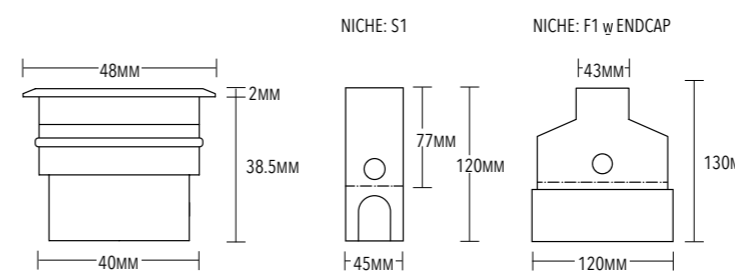

POPCORN 2 RECESSED

POPCORN 2 RECESSED

LUMINAIRE

SUPER SMALL & COMPACT
INTENSE LIGHT PERFORMANCE
ANTI-GLARE OPTIONS FOR VISUAL COMFORT
SCREWLESS FACEPLATE
SURFACE TREATED FOR EXTREME CONDITIONS
HIGH CORROSION RESISTANT
TOUGHENED SAFETY GLASS
CONTROLLABLE USING 1-10V, DALI OR DMX DRIVERS
POPCORN SEQUEL - EYELIDS, PINHOLES AND
ADJUSTABLE COLLECTION

PERFORMANCE

INTELLIMODE OPTION
HOT TESTED & COLOUR BINNED AT Tj 85°C
EXCELLENT COLOUR CONSISTENCY USING SINGLE BIN
HIGH POWER LM80 COMPLIANT LED
CRI > 80

FINISHES

1. **BODY** 02 BLACK ALUMINIUM
   03 ELECTRO-POLISHED 316L STAINLESS STEEL
2. **CLASSIC** 01 DOUBLE-ANODISED ALUMINIUM
   TRIM 02 BLACK ALUMINIUM
   03 ELECTRO-POLISHED 316L STAINLESS STEEL
   04 POLISHED COPPER
3. **SPECIAL** 05 WHITE POWDER COATED ALUMINIUM
   TRIM 06 'TITANIUM GREY' ALUMINIUM
   07 'GRAPHITE BLACK' ALUMINIUM
   08 BLACK 316L STAINLESS STEEL

PHOTOMETRY

LUX @ / BEAM	10°	25°	50°
1M	430	301	199
2M	115	81	50
3M	51	36	22
4M	29	20	12
5M	18	13	8
DELIVERED LUMENS	107LM	118LM	130LM

TEST CONDITION: 2700K, 700MA, 2W, CLEAR GLASS, w/o VISUAL COMFORT

LIGHT CONFIGURATOR ENGINE: PC2AR

POWER ☐ 1W ☐ 2W ☐ INTELLIMODE (12MM DEEPER)

BEAM ☐ 10° ☐ 25° ☐ 50° ☐ 120°

CCT ☐ 2700K ☐ 3000K ☐ 4000K ☐ 5000K ☐ AMBER ☐ BLUE ☐ OTHERS ☐ RGB * *25° / 50° ONLY

GLASS ☐ CL CLEAR ☐ FR FROSTED ☐ HF HALF FROSTED ☐ HB HALF BLACK

IP ☐ IP20 ☐ IP67 ☐ IP68 (316L ONLY)

BODY ☐ 02 AL 0.2KG ☐ 03 316L SS 0.3KG

TRIM ☐ 01 AL ☐ 02 AL ☐ 03 316L SS ☐ 04 CU ☐ 05 AL ☐ 06 AL ☐ 07 AL ☐ 08 316L SS

FACEPLATE ☐ RT ROUND ☐ ST SQUARE PG145 ☐ 3T SIXSOME 250MM PG144 ☐ 6T SIXSOME 500MM PG144

INCLUDED / CEILING RECESSED / RECESSED
☐ WINGS, 300MM CABLE LENGTH (AL ONLY) ☐ FOR IP67, NICHE S1 600MM CABLE LENGTH
☐ $\frac{1}{4}$ " = 44MM ☐ FOR IP68, NICHE F1 w/ ENDCAP 3000MM CABLE LENGTH